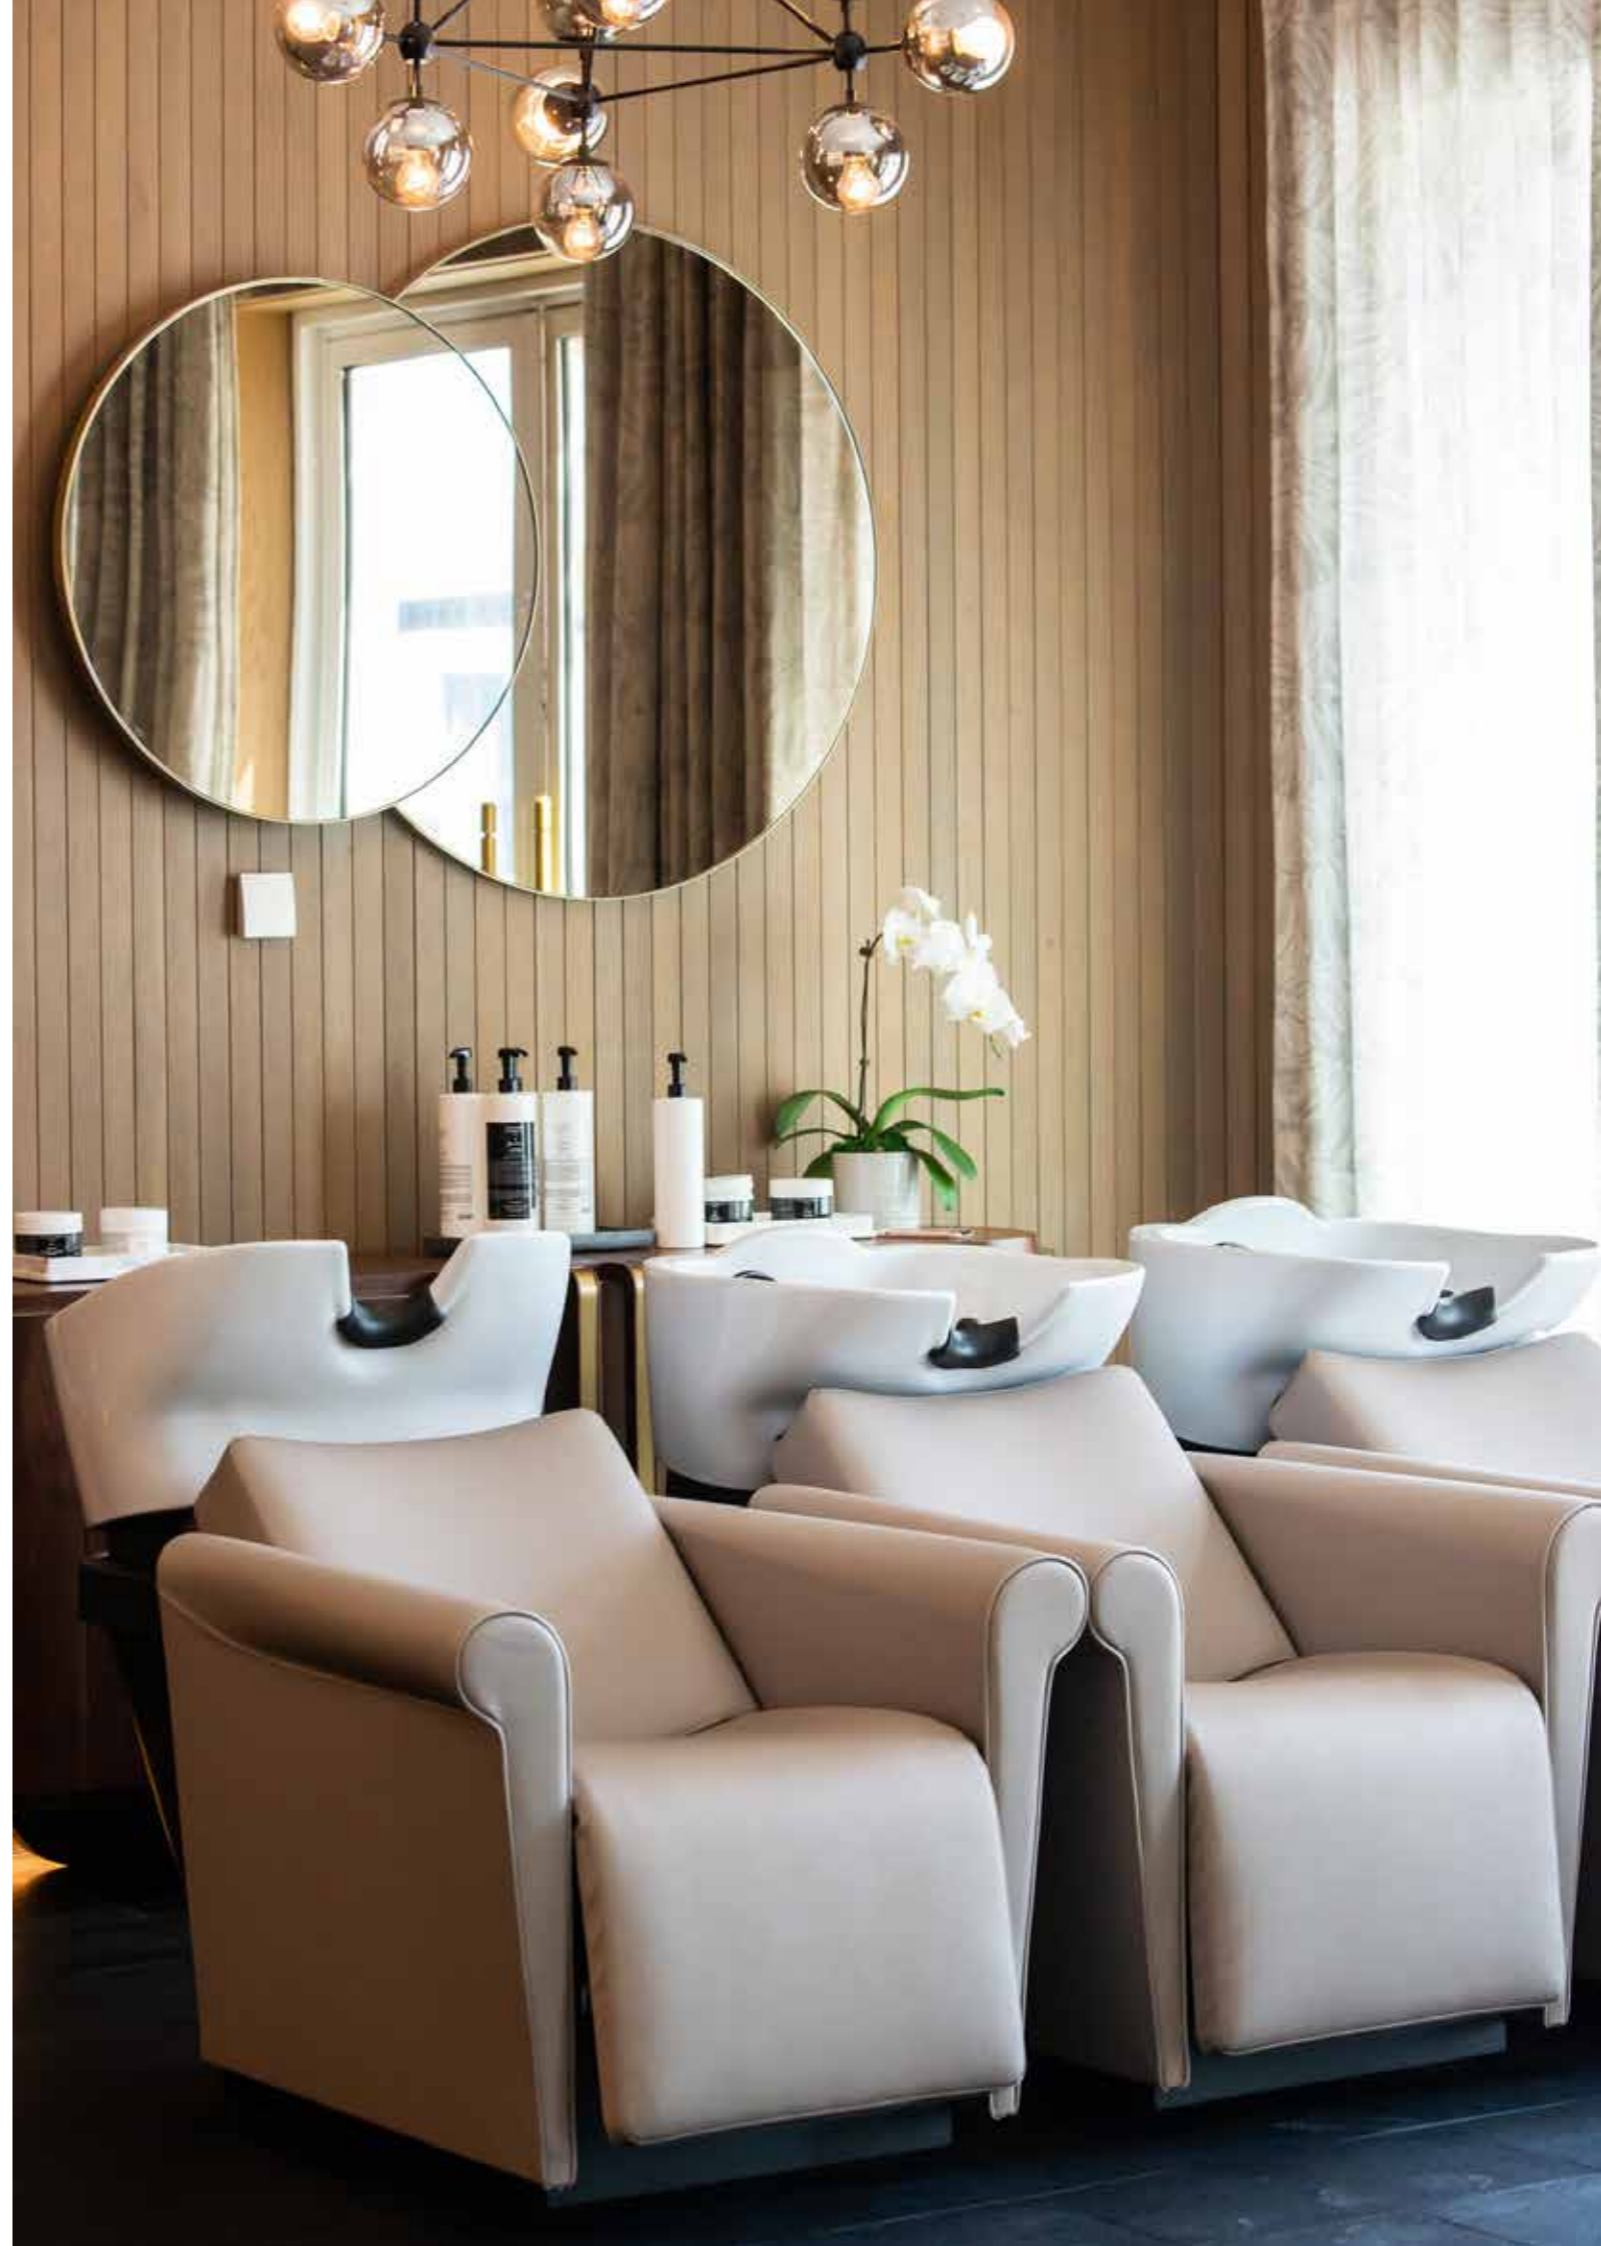

↑ 110 cm ↗ 58 cm → 160 cm

PANDORA SLIM

↑ 105 cm ↗ 75 cm → 140 cm
OPTIONAL: LED lighting

ESPRESSO

MANICURE

LOVELY

Table Lovely
Trolley Lovely

CASSA EASY M 120

Base: white or black, with bag shelf.

OPTIONAL

Top | Front | LED-lighting | Bag shelf
Plinth | Gold Trim

Available measures
80 cm / 120 cm / 140 cm

Available colors

NERO OPACO MATT BLACK NOIR MAT	BIANCO OPACO MATT WHITE BLANC MAT	AVORIO OPACO MATT IVORY IVOIRE MAT	GRIGIO CHIARO LIGHT GREY GRIS CLAIR	BIANCO LUCIDO GLOSSY WHITE BLANC BRILLANT
CEMENTINO BIANCO WHITE CEMENT CIMENT BLANC	NERO LUCIDO GLOSSY BLACK NOIR BRILLANT	TALCO NERO BLACK TALCUM POWDER TALC NOIR	TALCO BIANCO WHITE TALCUM POWDER TALC BLANC	PALSSANDRO ROSEWOOD BOIS DE ROSE
EBANO EBONY ÈBÈNE	ENGADINA ENGADIN ENGADINE	CHAMPAGNE	FRONDA LIGHT	FRONDA DARK
ROVERE CHIARO LIGHT OAK CHÈNE CLAIR	ROVERE SCURO DARK OAK CHÈNE FONCÉ	ROVERE 18 18 OAK 18 CHÈNE	NOCE WALNUT NOIX	SABLÉ TAUPE

luxury

EASY M | EASY M PLUS

1 EASY M NOOK
↑ 198 cm ↗ 40 cm → 40 cm

2 EASY M. BASIN
↑ 80 cm ↗ 40 cm → 80 cm

3 EASY M. STANDARD
↑ 80 cm ↗ 40 cm → 80 cm

4 EASY RECYCLE
↑ 80 cm ↗ 40 cm → 80 cm

5 EXPO ECO3
Display with magnetic structure for graphics white or black
↑ 97 cm ↗ 23 cm → 80 cm