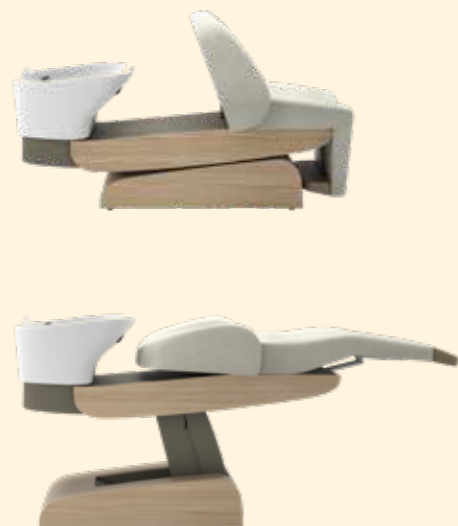

S/S 2025

exclusive
selection

Maletti

The Beauty evolution
HEAD SPA
an exclusive
luxury and wellness
experience.

Add value to your salon!

SHIROBODY

Shirobody: the multifunctional bed for holistic wellness

The bed offers a unique experience for washing and caring for the hair and body, integrating the Shirodara treatment and an advanced steam system for total relaxation. The electric backrest, which tilts up to 80°, makes it ideal for massages and facial treatments too, guaranteeing maximum versatility for your salon. In addition, the optional water recirculation system reduces waste, making it a sustainable and cutting-edge choice.

PLACE SHIROBODY IN YOUR SALON

Basin cover with face hole

Vapomist 1 New optional

Igloo hood optional

Dedicated neckrest and waterfall bow

Double drain for water and oil

Music optional

HEAVEN

Shirodara igloo-hood with integrated waterfall optional

Vapomist 1 New optional

New colours

Beige

Mokka

STEAM
EDEN
SYSTEM
THE NEW FRONTIER
OF WELLNESS

New Eden: the power of integrated steam for deep care

Bring the steam innovation to your salon with Eden and Vapomist, the professional system that hydrates and oxygenates the scalp and regenerates the hair, enhancing every treatment. Thanks to its advanced technology, it ensures a uniform distribution of steam, improving the absorption of specific products and treatments. A must-have for those who want to offer an innovative service, capable of regenerating the scalp and giving new vitality to the hair.