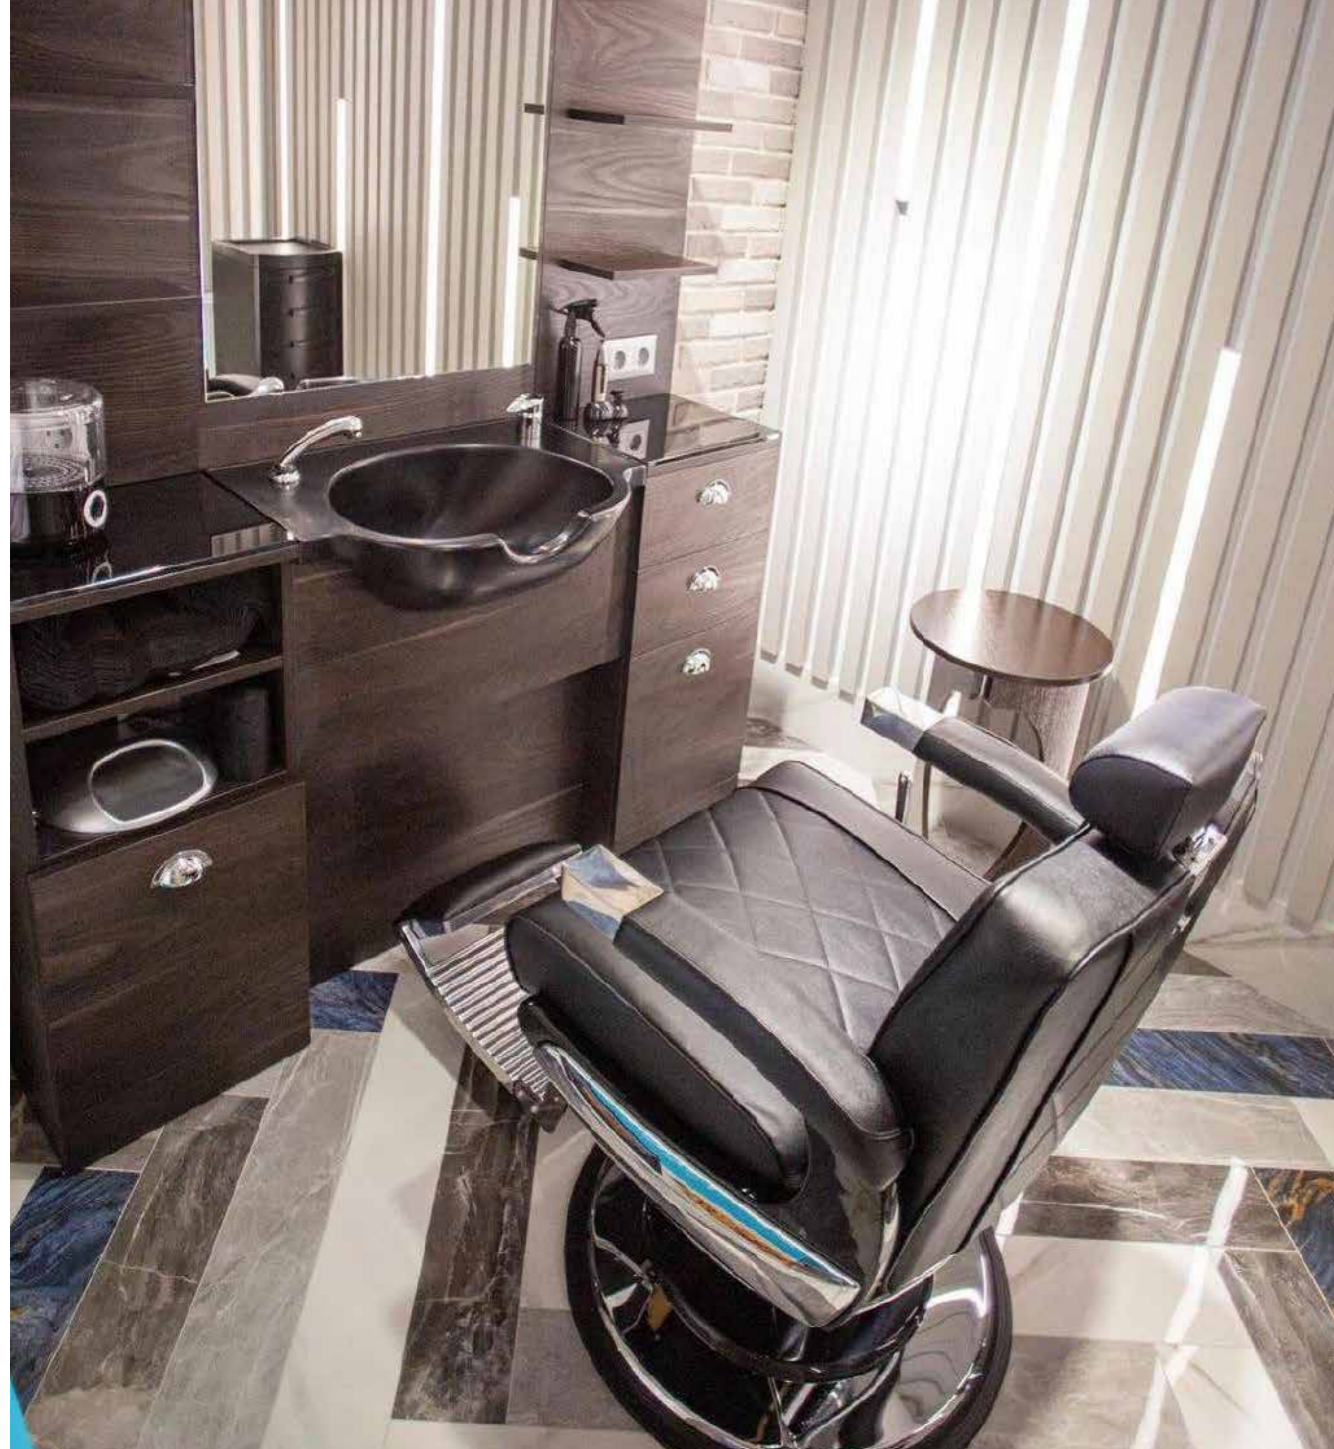

High-level design

for the barber environment.